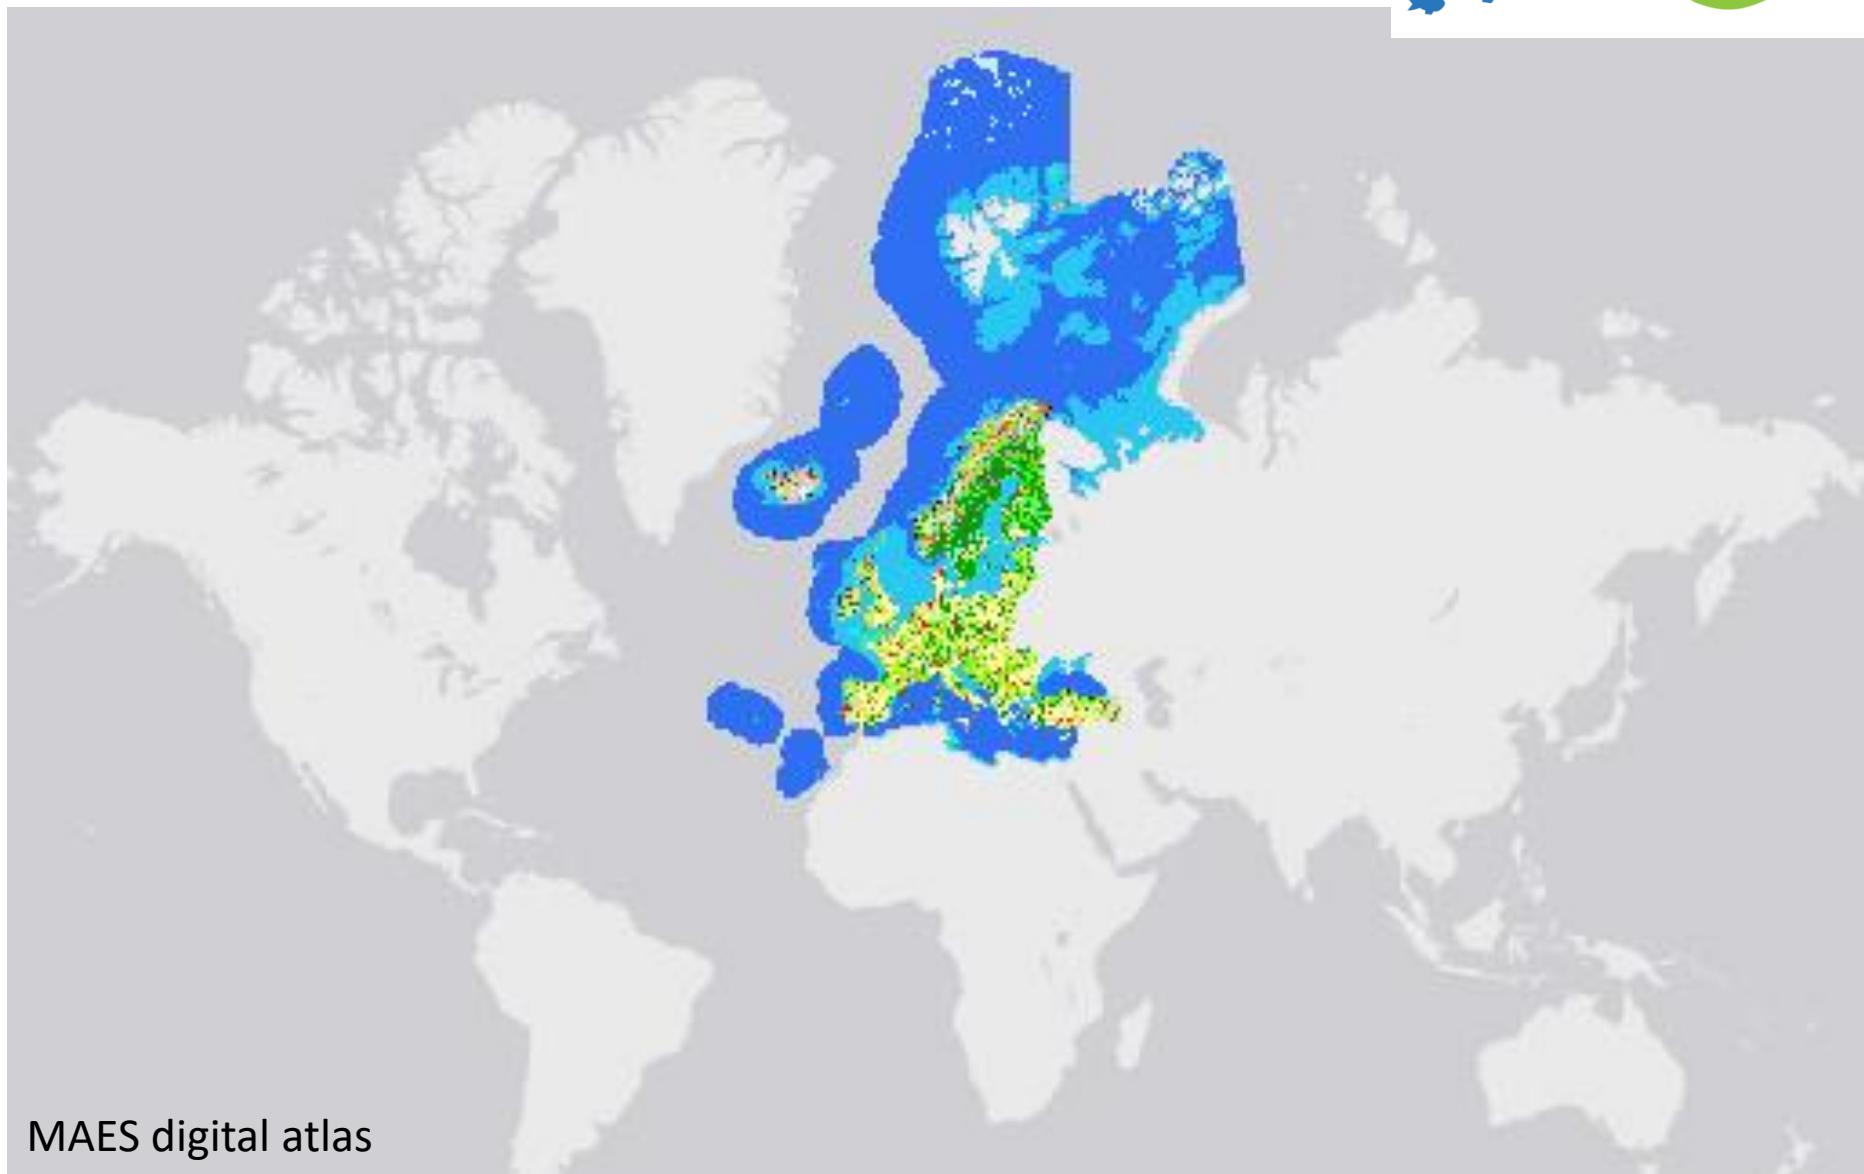

MOVE: Facilitating **MAES** to support regional policy in **OV**erseas **E**urope: mobilizing stakeholders and pooling resources

The CONTEXT

The CONTEXT

- Rich BIODIVERSITY
- More SERIOUS THREATS
- EU's CONSERVATION POLICY showcase

The PERCEPTION

MAES digital atlas

The ISSUES

- VISIBILITY- maps produced but not seen
- IMPLEMENTATION- maps not produced

The PROCESS

*Mapping and
assessment of
ECOSYSTEMS*

*ECOSYSTEM
SERVICES*

The MOVE

- Mobilize STAKEHOLDERS
- Locate INFORMATION
- Identify BOTTLENECKS

The MOVE

- Develop CASE STUDIES
- Strengthen KNOWLEDGE NETWORKS
- Propose STRATEGY