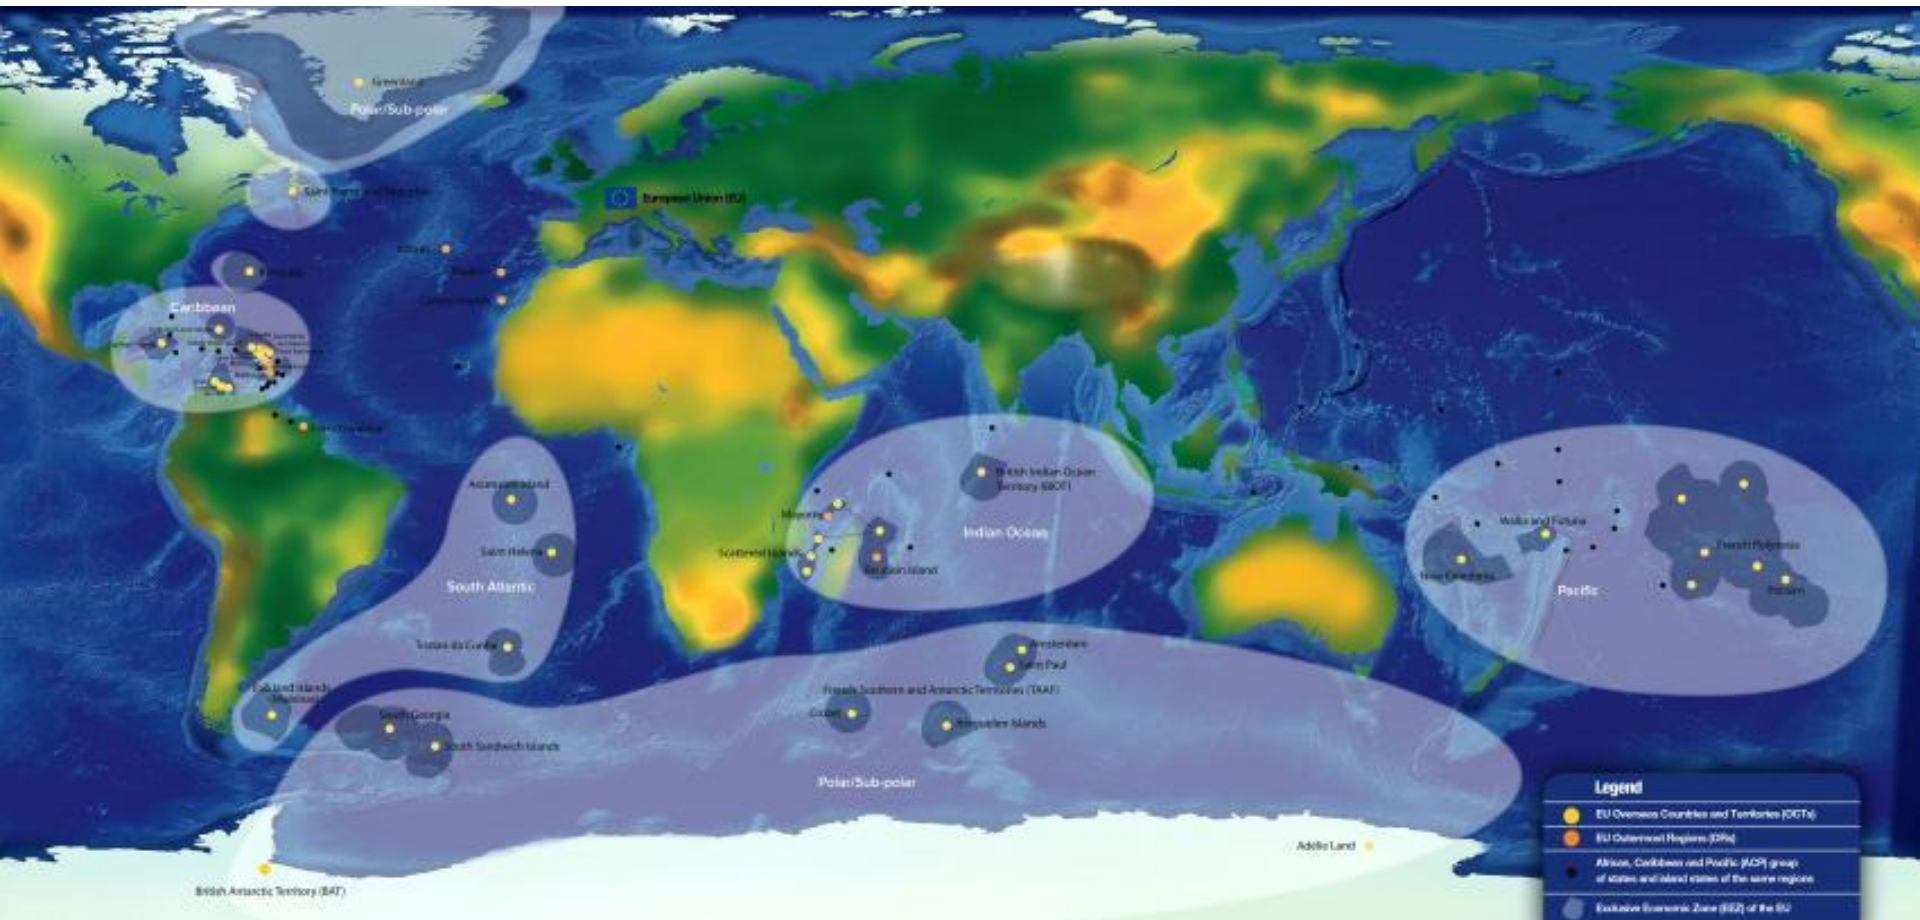

MOVE: Facilitating **MAES** to support regional policy in **OV**erseas **E**urope: mobilizing stakeholders and pooling resources

The CONTEXT

The CONTEXT

- Rich BIODIVERSITY
- More SERIOUS THREATS
- EU's CONSERVATION POLICY showcase

The PERCEPTION

MAES digital atlas

The ISSUES

- VISIBILITY- maps produced but not seen
- IMPLEMENTATION- maps not produced

The PROCESS

*Mapping and
assessment of
ECOSYSTEMS*

*ECOSYSTEM
SERVICES*

The MOVE

- Mobilize STAKEHOLDERS
- Locate INFORMATION
- Identify BOTTLENECKS

The MOVE

- Develop CASE STUDIES
- Strengthen KNOWLEDGE NETWORKS
- Propose STRATEGY